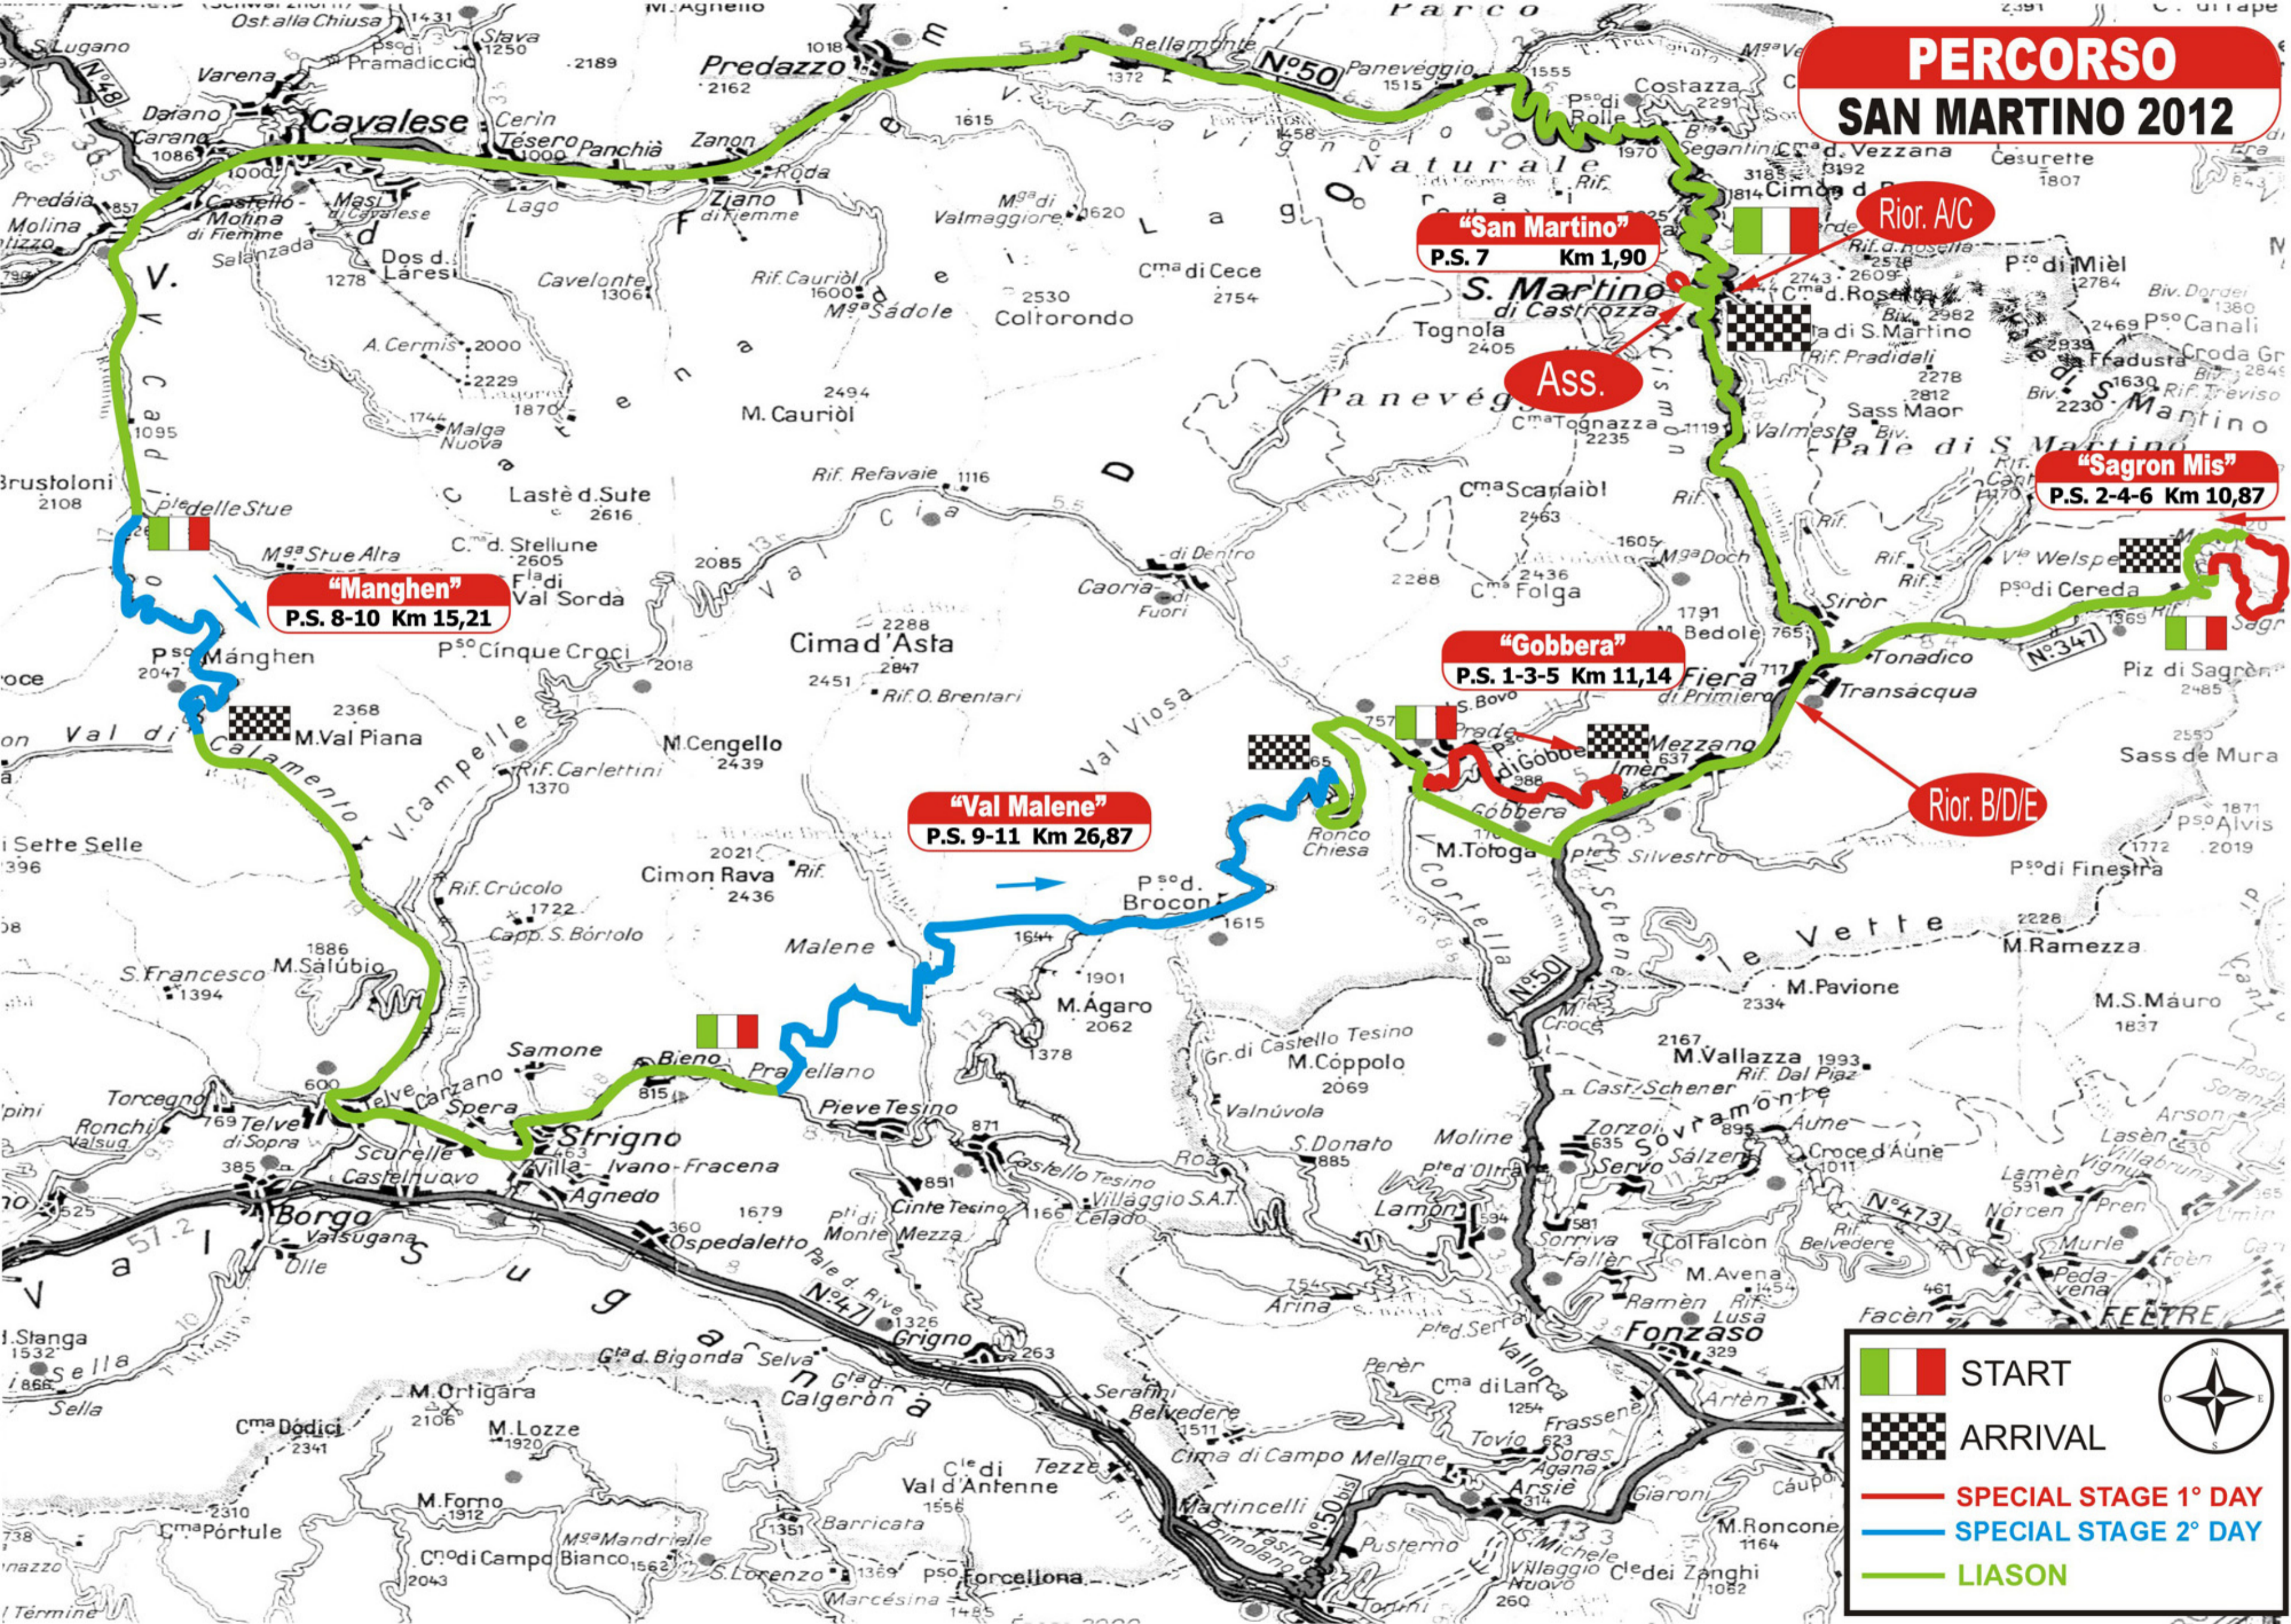

PERCORSO SAN MARTINO 2012

	START
	ARRIVAL
	SPECIAL STAGE 1° DAY
	SPECIAL STAGE 2° DAY
	LIASON